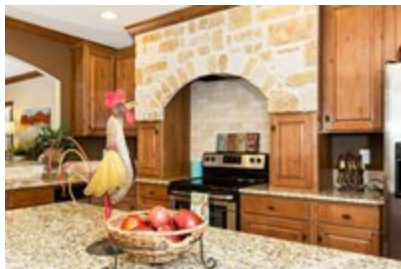

# THE YUKON

**THE YUKON** Floor plan number: CW2018695TXAB

4 beds • 3 baths • 2432 sq.ft. • 32' width • 76' depth

Our home building facilities invest in continuous product and process improvements. Plans, dimensions, features, materials, specifications and availability are subject to change without notice or obligation. Renderings and floor plans are representative likenesses of our homes and may differ from the actual homes. We invite you to tour a